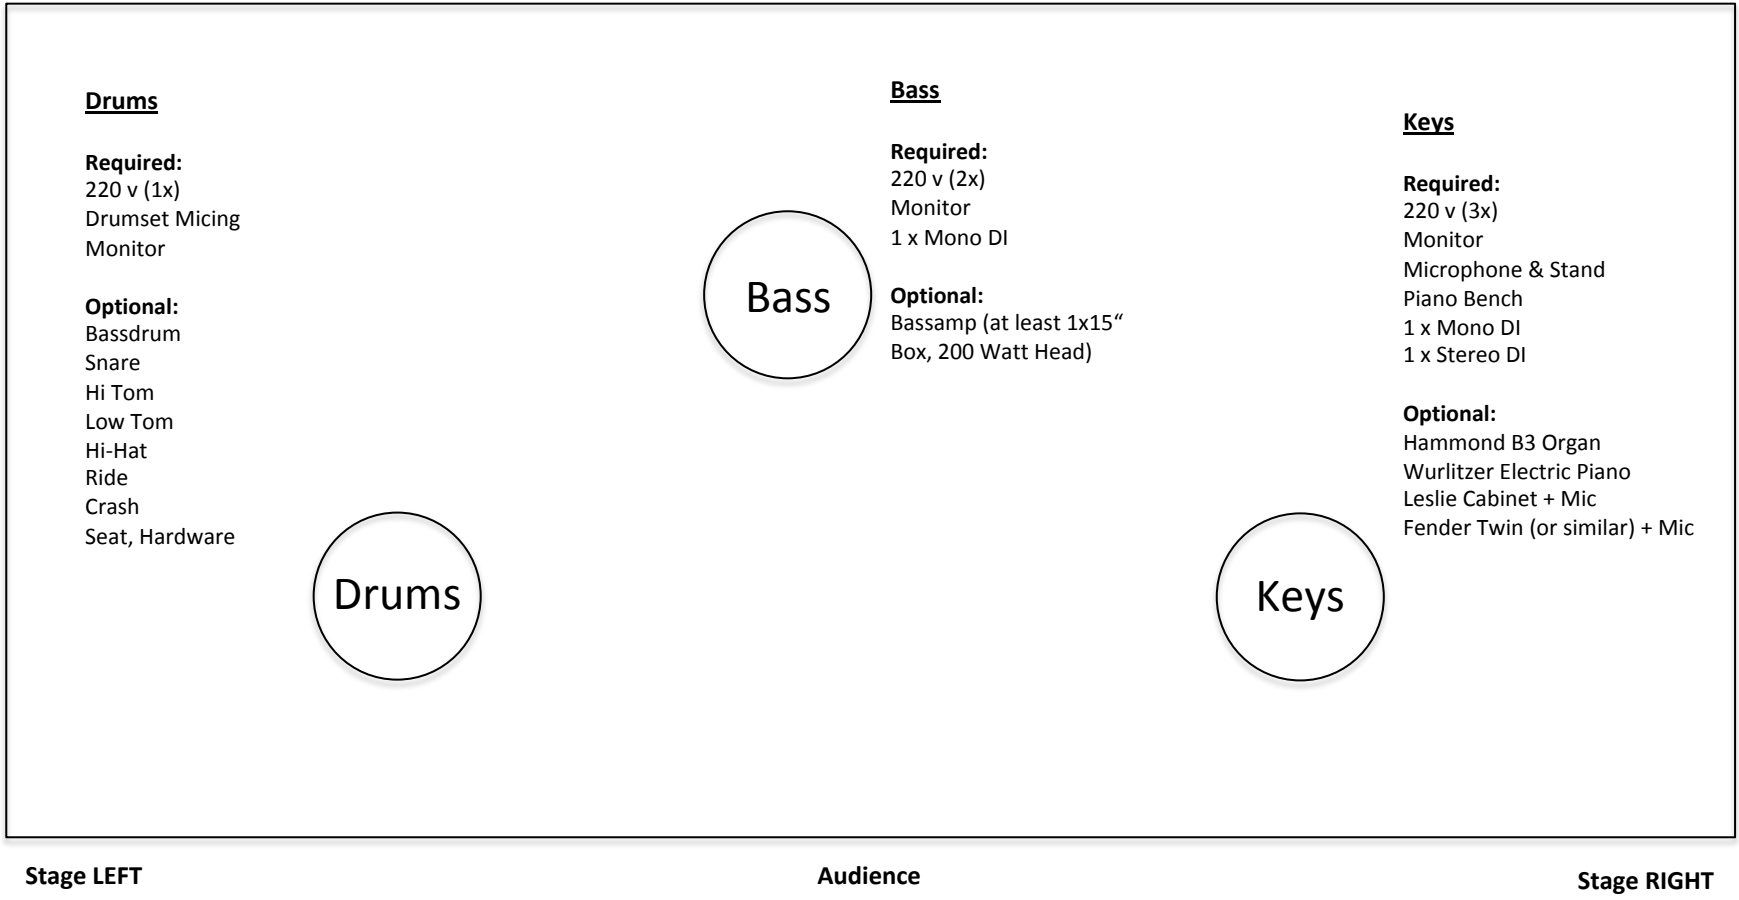

The Drawbars - TechRider

Drums

Required:
220 v (1x)
Drumset Micing
Monitor

Optional:
Bassdrum
Snare
Hi Tom
Low Tom
Hi-Hat
Ride
Crash
Seat, Hardware

Bass

Required:
220 v (2x)
Monitor
1 x Mono DI

Optional:
Bassamp (at least 1x15" Box, 200 Watt Head)

Keys

Required:
220 v (3x)
Monitor
Microphone & Stand
Piano Bench
1 x Mono DI
1 x Stereo DI

Optional:
Hammond B3 Organ
Wurlitzer Electric Piano
Leslie Cabinet + Mic
Fender Twin (or similar) + Mic

Stage LEFT